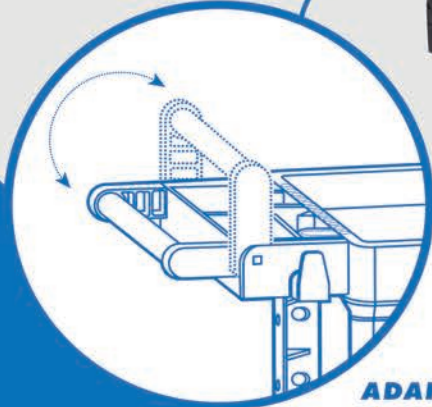

Built for residential, commercial, and industrial use.

V-CUT

ADAPTABLE
HANDLE

**500 LB
CAPACITY**

- Adaptable handle can be installed flat or ergonomically
- Tough polypropylene structural foam construction for years of rugged dependability
- V-Cut securely holds material to assist with accurate measuring and cutting
- Mounting points for hooks, poles and other accessories